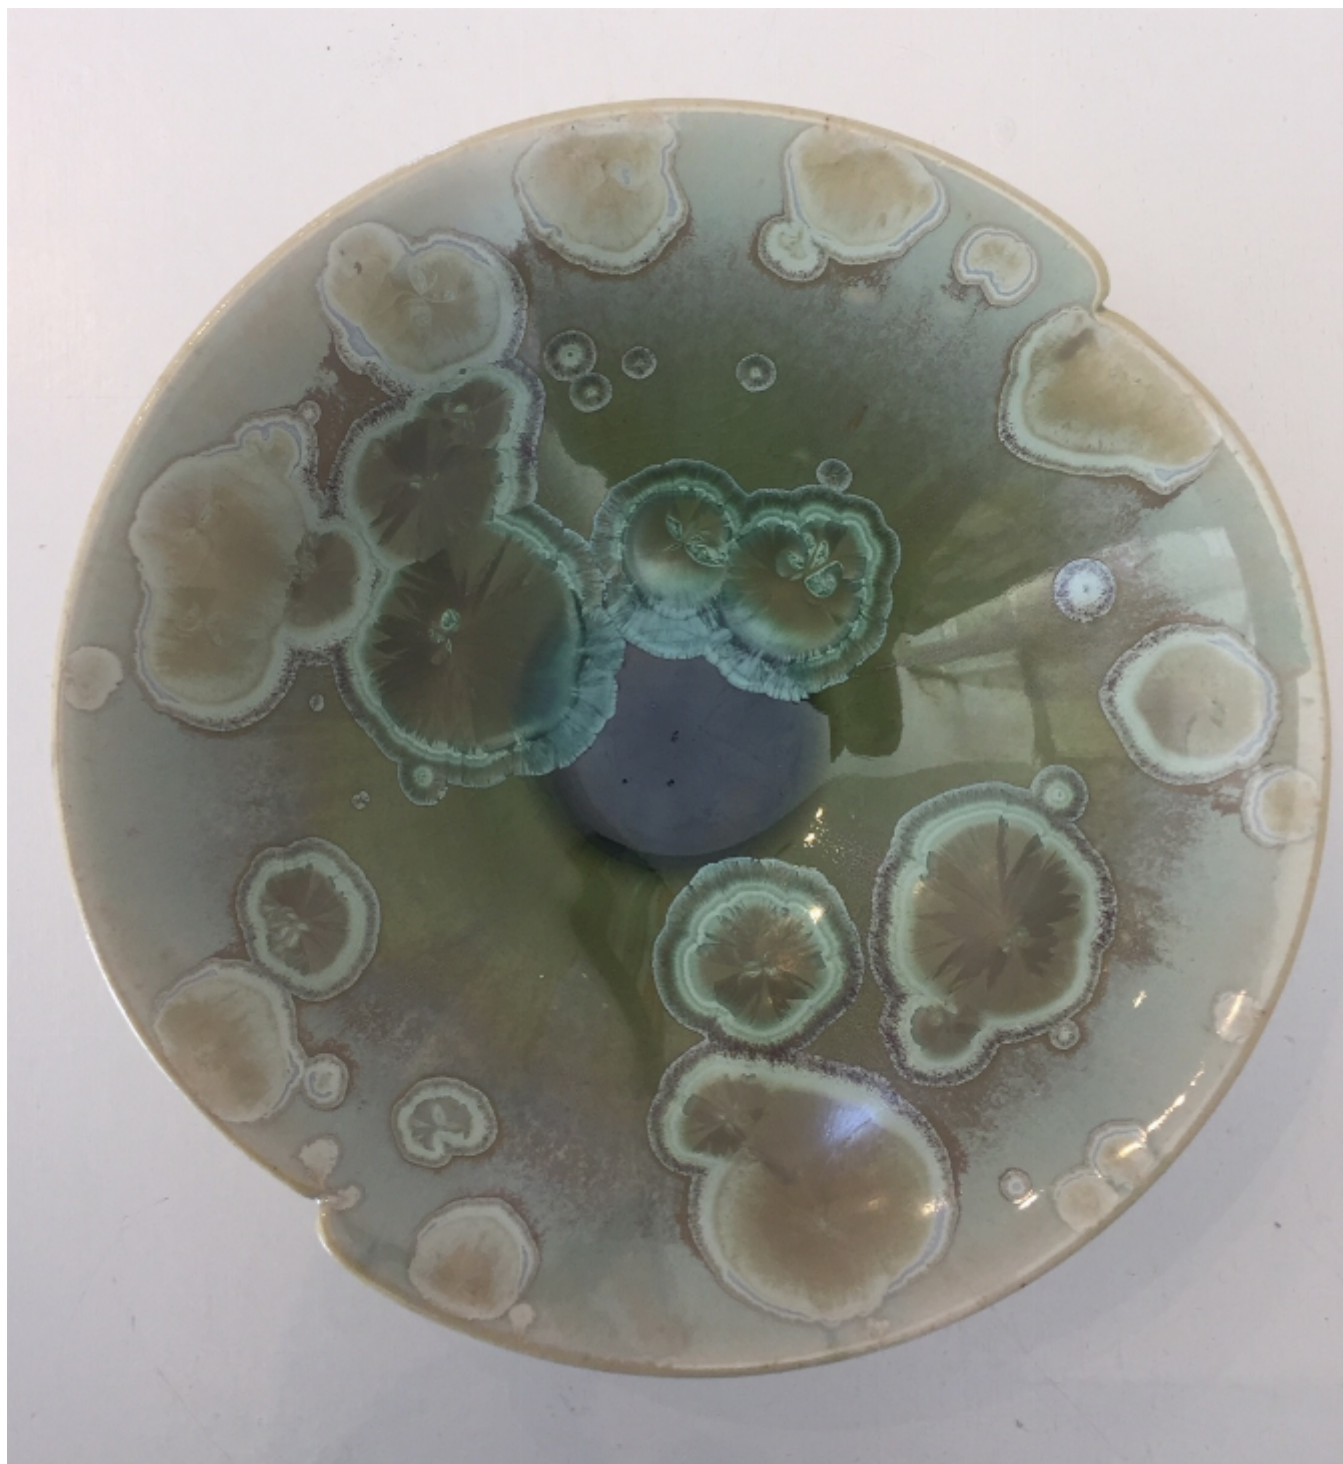

ART WORLD  
GALLERY

GREEN CRYSTALLINE DISH  
SIMON RICH

Sold

REF: 375938

Height: 5 cm (2")

Width: 15 cm (5.9")

## Description

Simon Rich works with stoneware and porcelain with a variety of glazes and techniques, notably crystalline, terra sigillata and raku. This beautiful green dish is a fine example of Simon's work. Crystalline glazing is time consuming and expensive to produce. There can be many failures, but when all goes well the effects are stunning. Most of Simon Rich's pots are hand thrown in porcelain, one of the more difficult clays to throw, especially large pots.