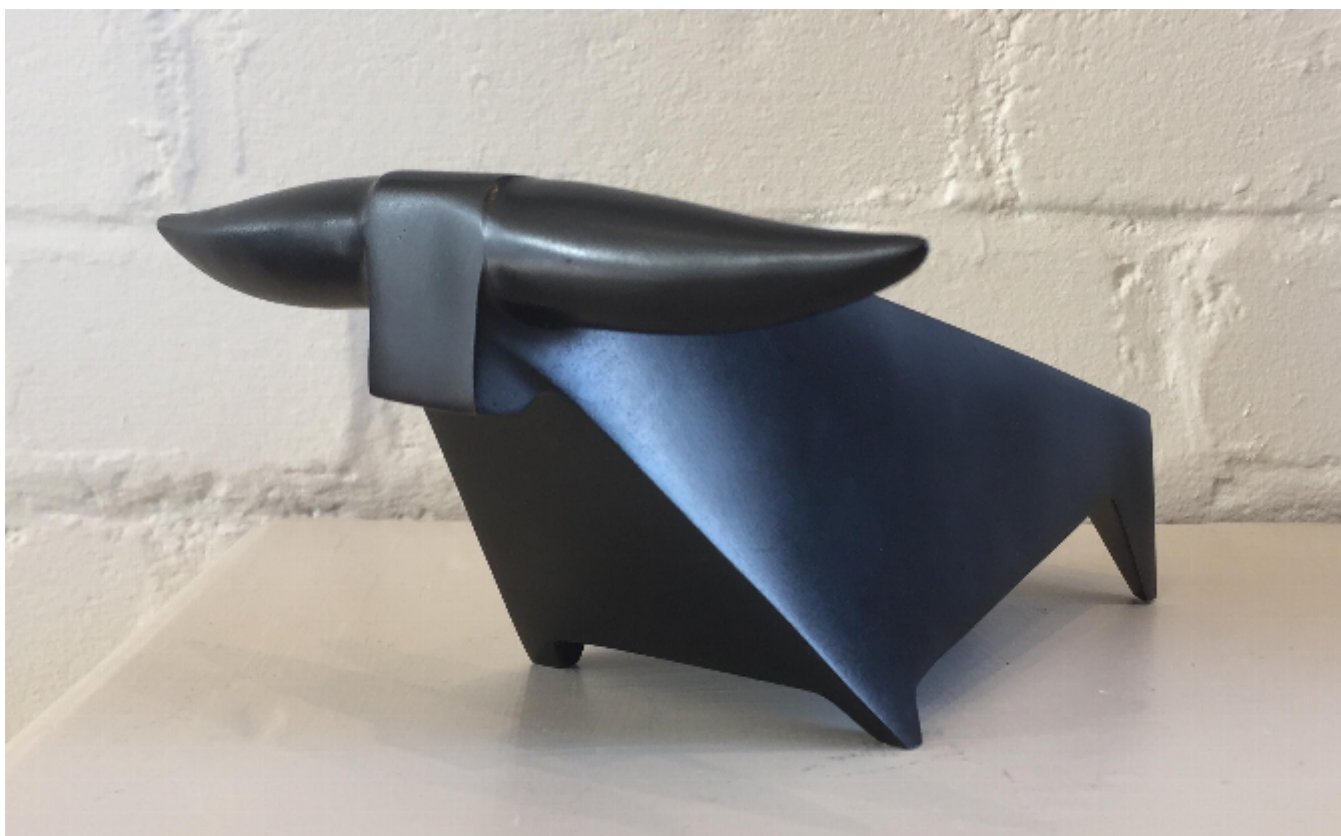

ART WORLD
GALLERY

Toro enclume mini
LIVIO BENEDETTI

Sold

REF: 375759

Height: 10 cm (3.9")

Width: 22 cm (8.7")

Depth: 17 cm (6.7")

Weight: 1.7 kg

Description

This beautiful bronze stands as testament to Livio Benedetti since the his sad loss in 2013. It was created in an edition of 46 (in memory of the year of his birth), is an exact replica of a much larger piece made during his lifetime and comes direct from his studio. Livio Benedetti, born 1946 of Italian parents lived in France. Livio Benedetti is one of the most revered contemporary sculptors in France today; travelling through France one will often come across his exquisite public pieces; Livio used one of the finest foundries in France to cast his wonderful sculptures, ("Barthelemy Fonderie", South France) and this is still being continued today. The foundry uses traditional methods assuring perfect results for his wonderful sculptures. His work is held in many private collections, internationally.