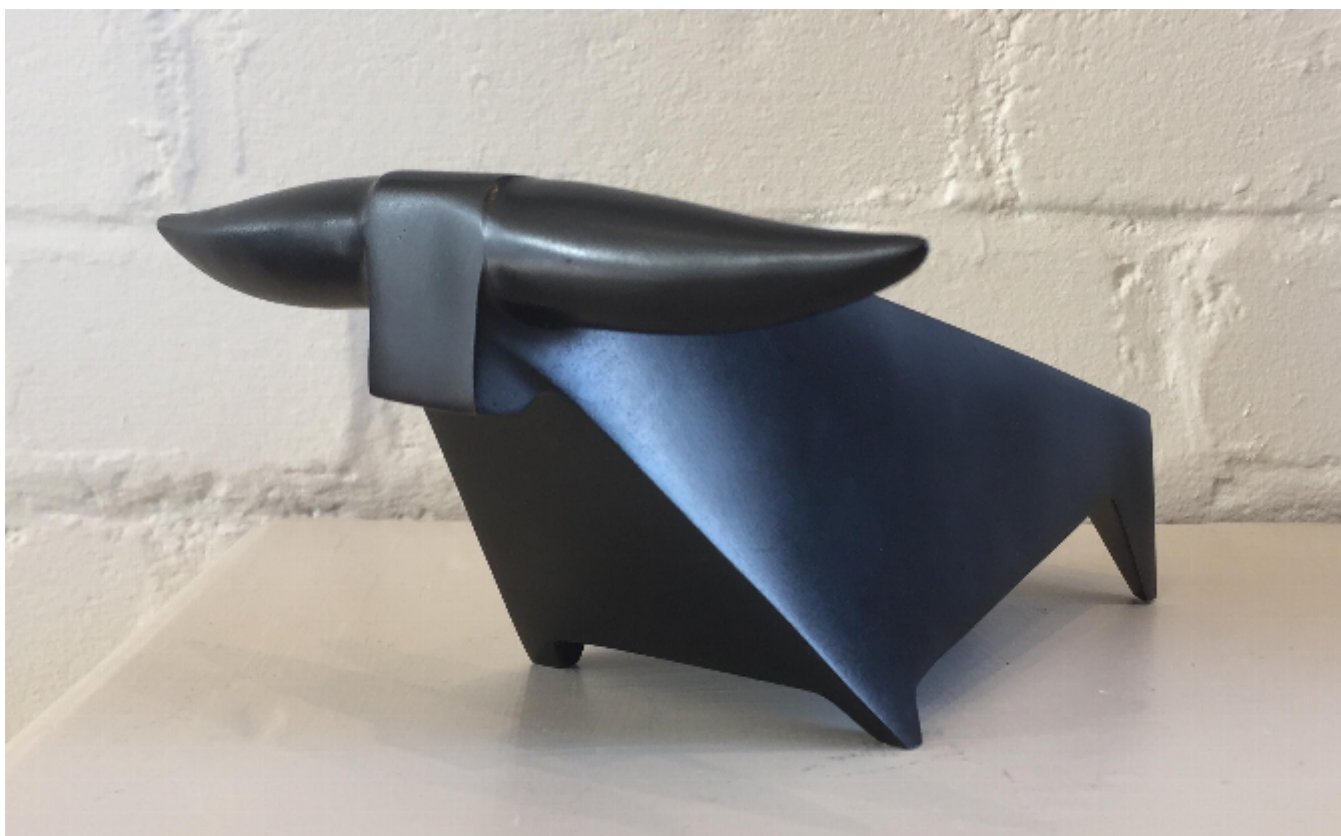

ART WORLD
GALLERY

Toro enclume mini
LIVIO BENEDETTI

£3,600

REF: 375759

Height: 10 cm (3.9")

Width: 22 cm (8.7")

Depth: 17 cm (6.7")

Weight: 1.7 kg

Description

This beautiful bronze stands as testament to Livio Benedetti since the his sad loss in 2013. It was created in an edition of 46 (in memory of the year of his birth), is an exact replica of a much larger piece made during his lifetime and comes direct from his studio. Livio Benedetti, born 1946 of Italian parents lived in France. Livio Benedetti is one of the most revered contemporary sculptors in France today; travelling through France one will often come across his exquisite public pieces; Livio used one of the finest foundries in France to cast his wonderful sculptures, ("Barthelemy Fonderie", South France) and this is still being continued today. The foundry uses traditional methods assuring perfect results for his wonderful sculptures. His work is held in many private collections, internationally. TO PURCHASE THIS BEAUTIFUL SCULPTURE PHONE 07913848515 OR CLICK ON OUR WEBSITE